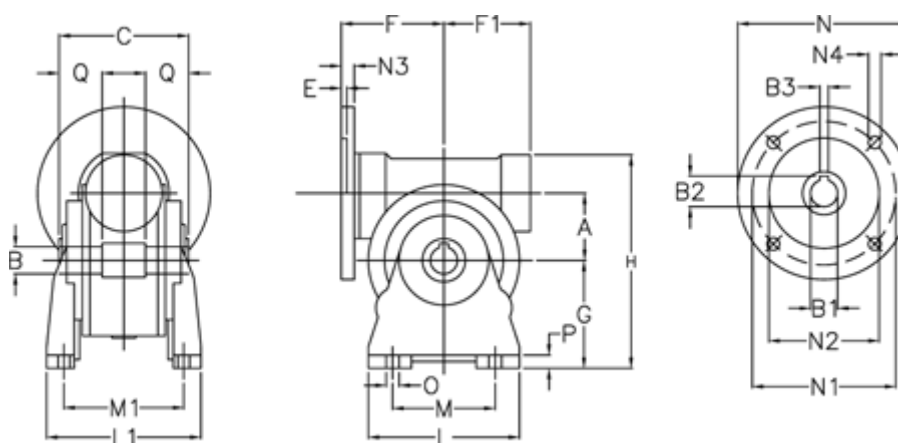

Data Sheet

Article number: 3902030020223
Description: Worm gear
VF 30-A-20-63B14

Measures

A = 30	F1 = 46	N1 = 75
B = 14 H7	G = 55	N2 = 60
B1 E7 = 11	H = 105	N3 = 6
B2 = 12.8	L = 80	N4 = 5.5
B3 H9 = 4	L1 = 80	O = 6.5
C = 55	M = 50	P = 8
E = 5.5	M1 = 66	Q = 20.5
F = 52	N = 90	